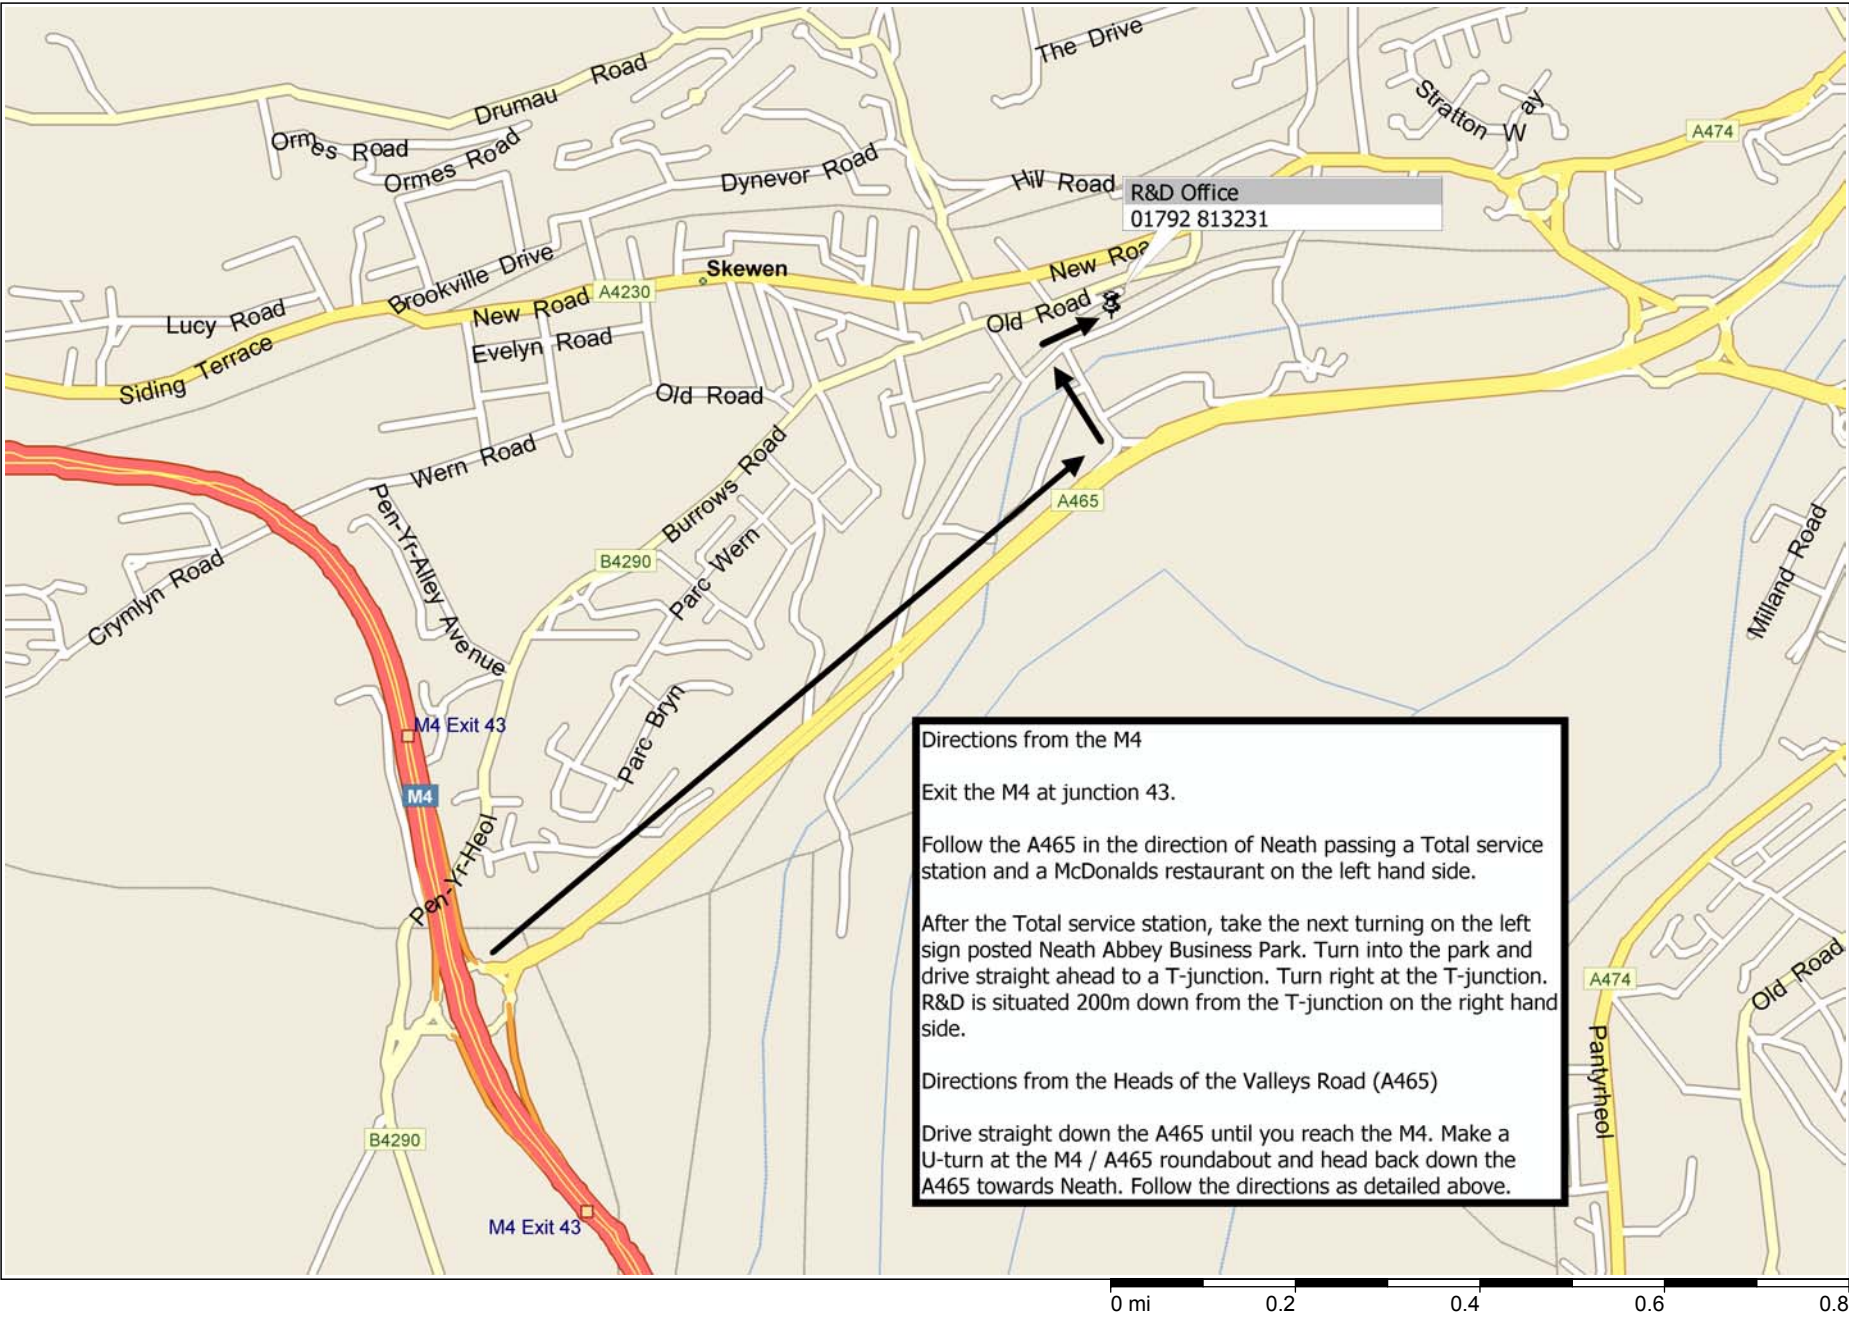

# Map to R&D Detailed View

Directions from the M4  
Exit the M4 at junction 43.  
Follow the A465 in the direction of Neath passing a Total service station and a McDonalds restaurant on the left hand side.  
After the Total service station, take the next turning on the left sign posted Neath Abbey Business Park. Turn into the park and drive straight ahead to a T-junction. Turn right at the T-junction. R&D is situated 200m down from the T-junction on the right hand side.

Directions from the Heads of the Valleys Road (A465)  
Drive straight down the A465 until you reach the M4. Make a U-turn at the M4 / A465 roundabout and head back down the A465 towards Neath. Follow the directions as detailed above.